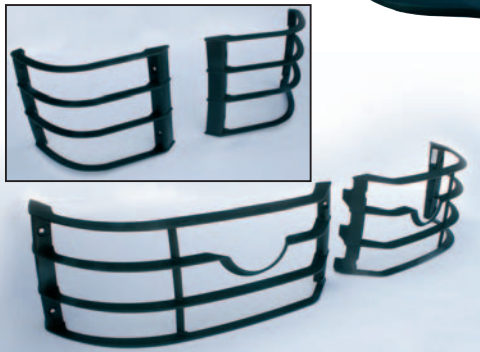

O.E.M. LAMP GUARDS

These Lamp Guards are as supplied as original equipment for L322 Range Rovers (02 - 05MY). They are manufactured in high density plastic and are supplied complete with all fittings.

VUB001080 – OEM L322 Range Rover Rear Lamp Guards (pair)

VUB000800 – OEM L322 Range Rover Front Lamp Guards (pair)